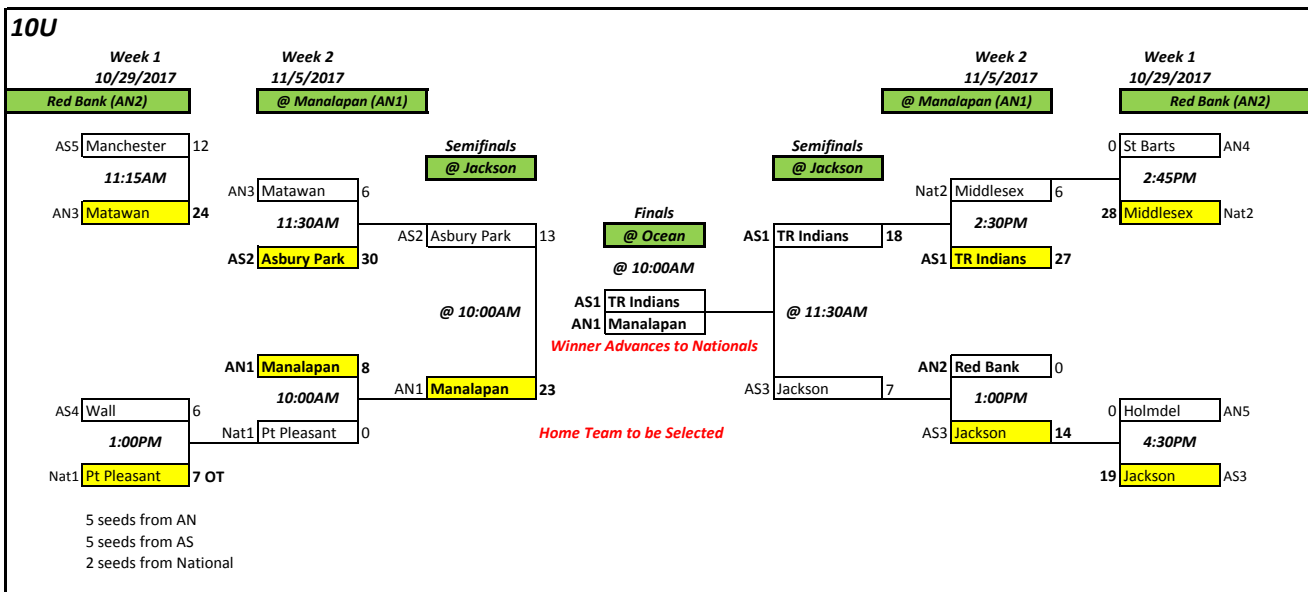

2017 NJAYF PLAYOFF BRACKETS

Playoff Sites were randomly selected in public during our General Meeting, they appear in Green fields. 10U & 12U Levels have exact Bracket configurations. With 5 Divisions, 11U Level Bracket Configuration differs to account for 5 Divisions. 11U Playoffs start Week 9 of the Regular Season, where National Top Seeds play for Playoffs spots. NJAYF reserves the right to change Game Times and Game Sites based on chosen sites.

NATIONAL DIVISION PLAYOFF BRACKETS