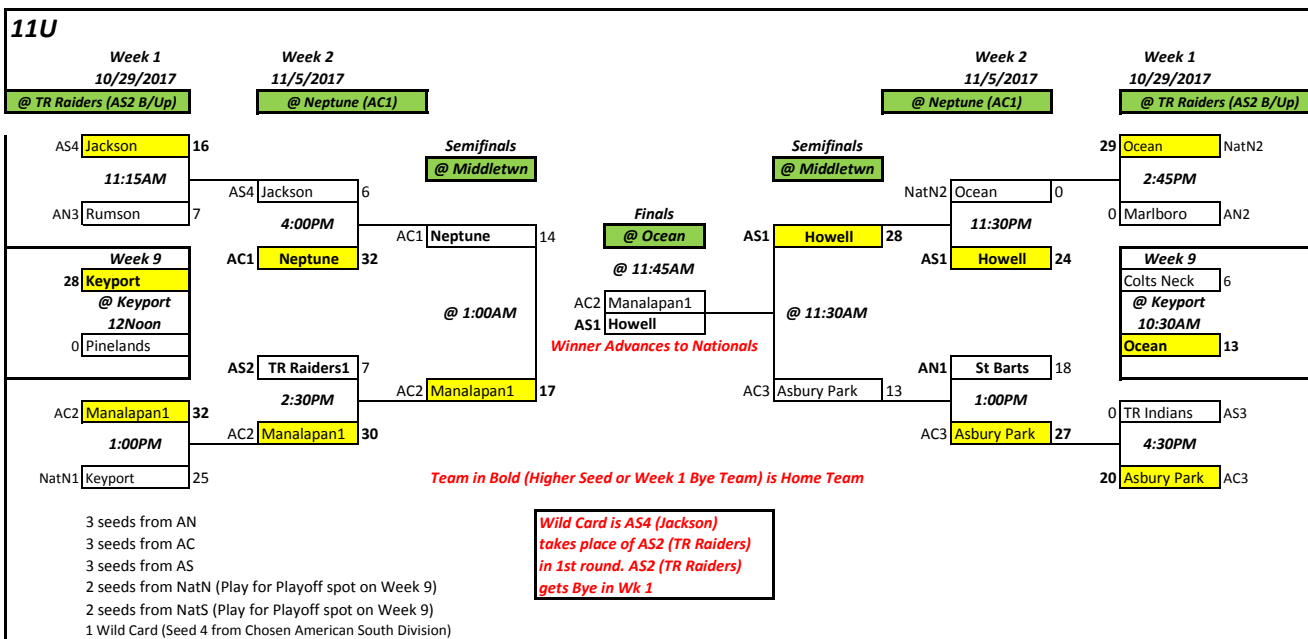

2017 NJAYF PLAYOFF BRACKETS

Playoff Sites were randomly selected in public during our General Meeting, they appear in Green fields. 10U & 12U Levels have exact Bracket configurations. With 5 Divisions, 11U Level Bracket Configuration differs to account for 5 Divisions. 11U Playoffs start Week 9 of the Regular Season, where National Top Seeds play for Playoffs spots. NJAYF reserves the right to change Game Times and Game Sites based on chosen sites.

NATIONAL DIVISION PLAYOFF BRACKETS